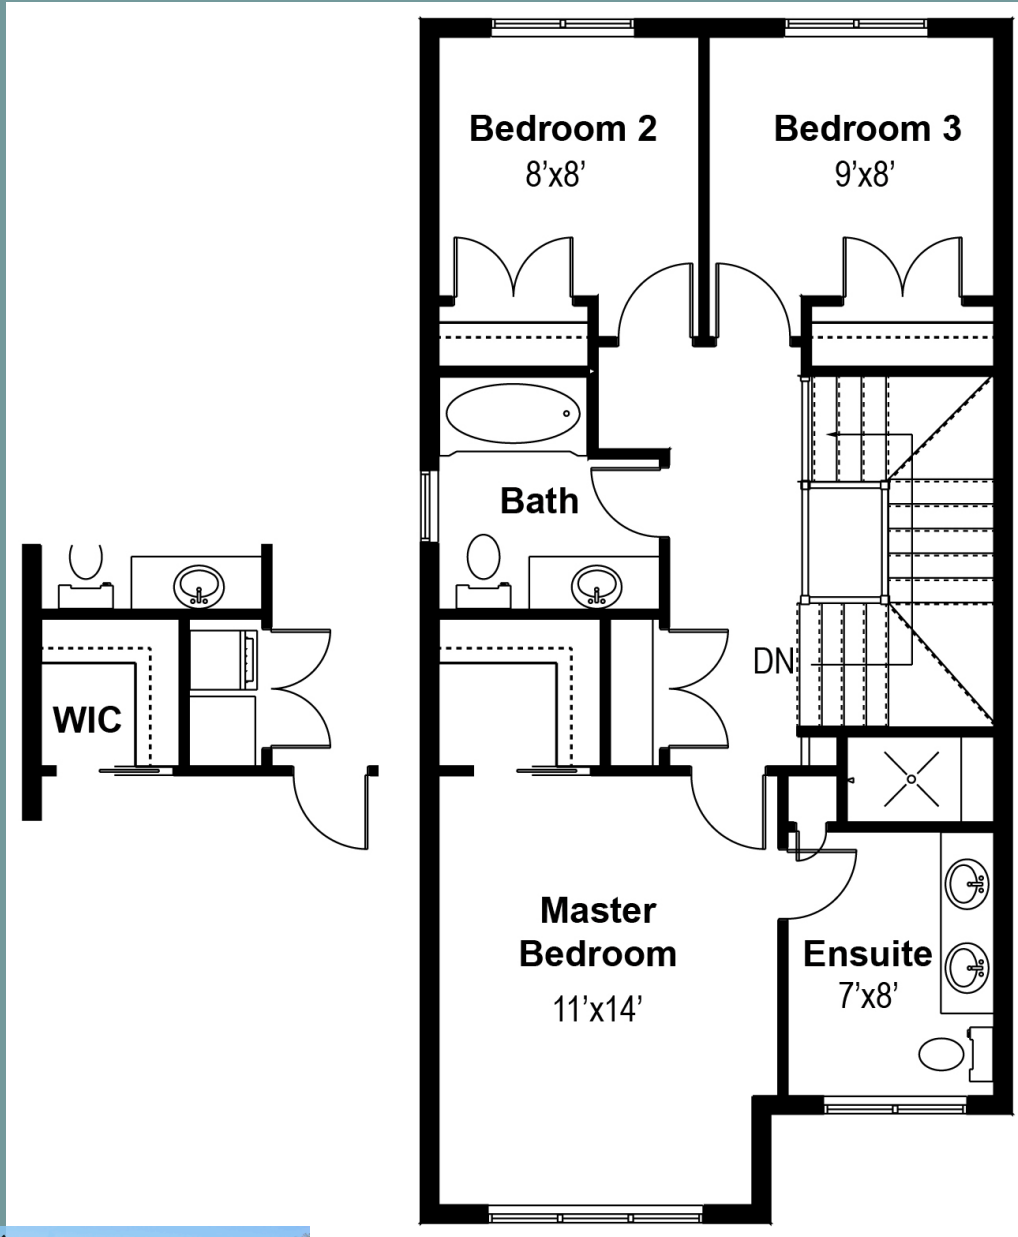

THE ROSS PEAK

Two-Storey Living with Walkout Basement
Upper Floor Living (781 sq ft), Showing Optional Upper Floor Stackable Washer / Dryer Area

Revelstoke Mountain Homes Ltd. of Revelstoke, British Columbia, reserves the right to modify plans and specifications as deemed necessary. Renderings and Photos are for illustrative purposes only. E. & O. E.